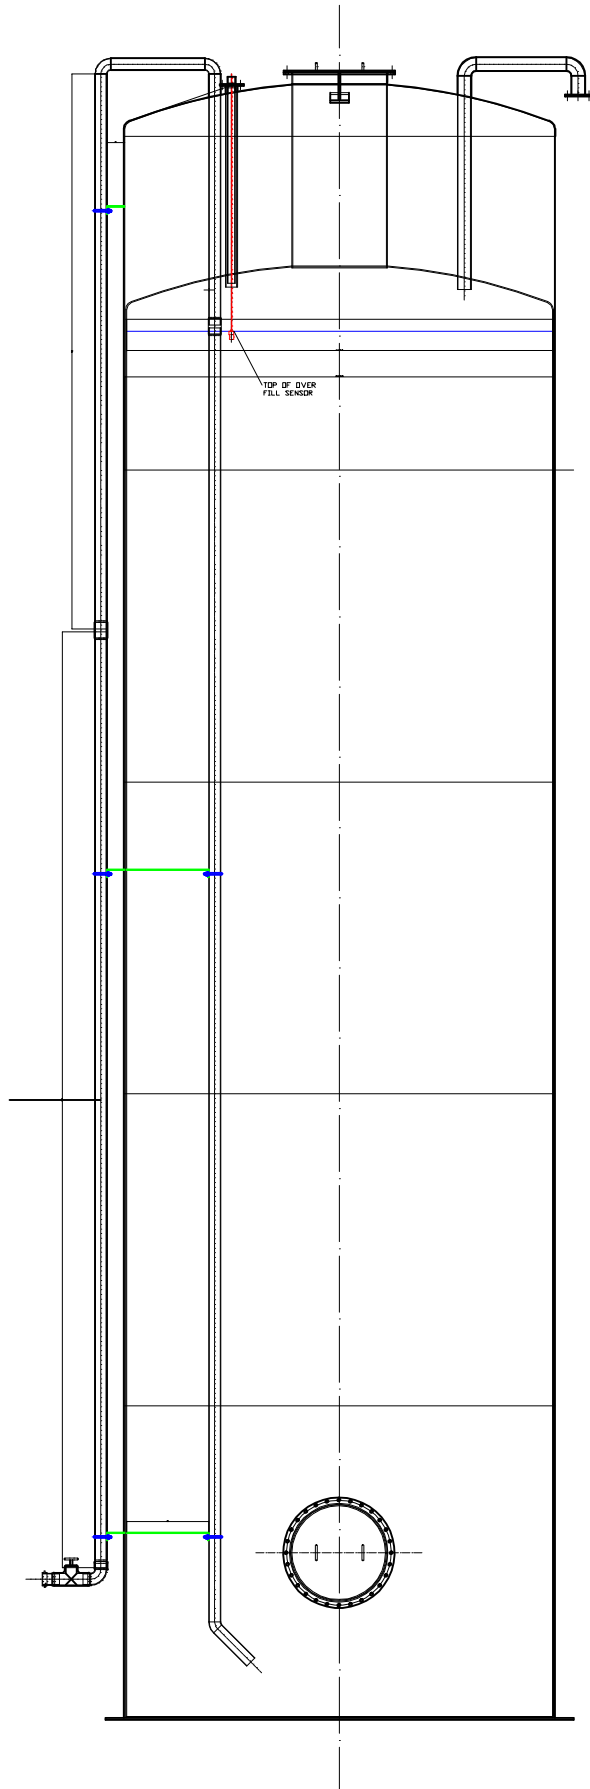

Volume Required ie 50,000l

Leyletts Ltd

You can get more information from our website
Visit Us: www.leyletts.co.uk